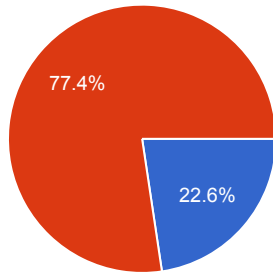

New	110	22.6%
Renovation/Addition	376	77.4%

Would you support the district in pursuing a building project at SCES

Yes	409	80.8%
No	97	19.2%

If the school was renovated at its current location, would you support the construction of a new primary entrance/egress to the school located on Route 11?

Yes	431	83.9%
No	83	16.1%

Number of daily responses